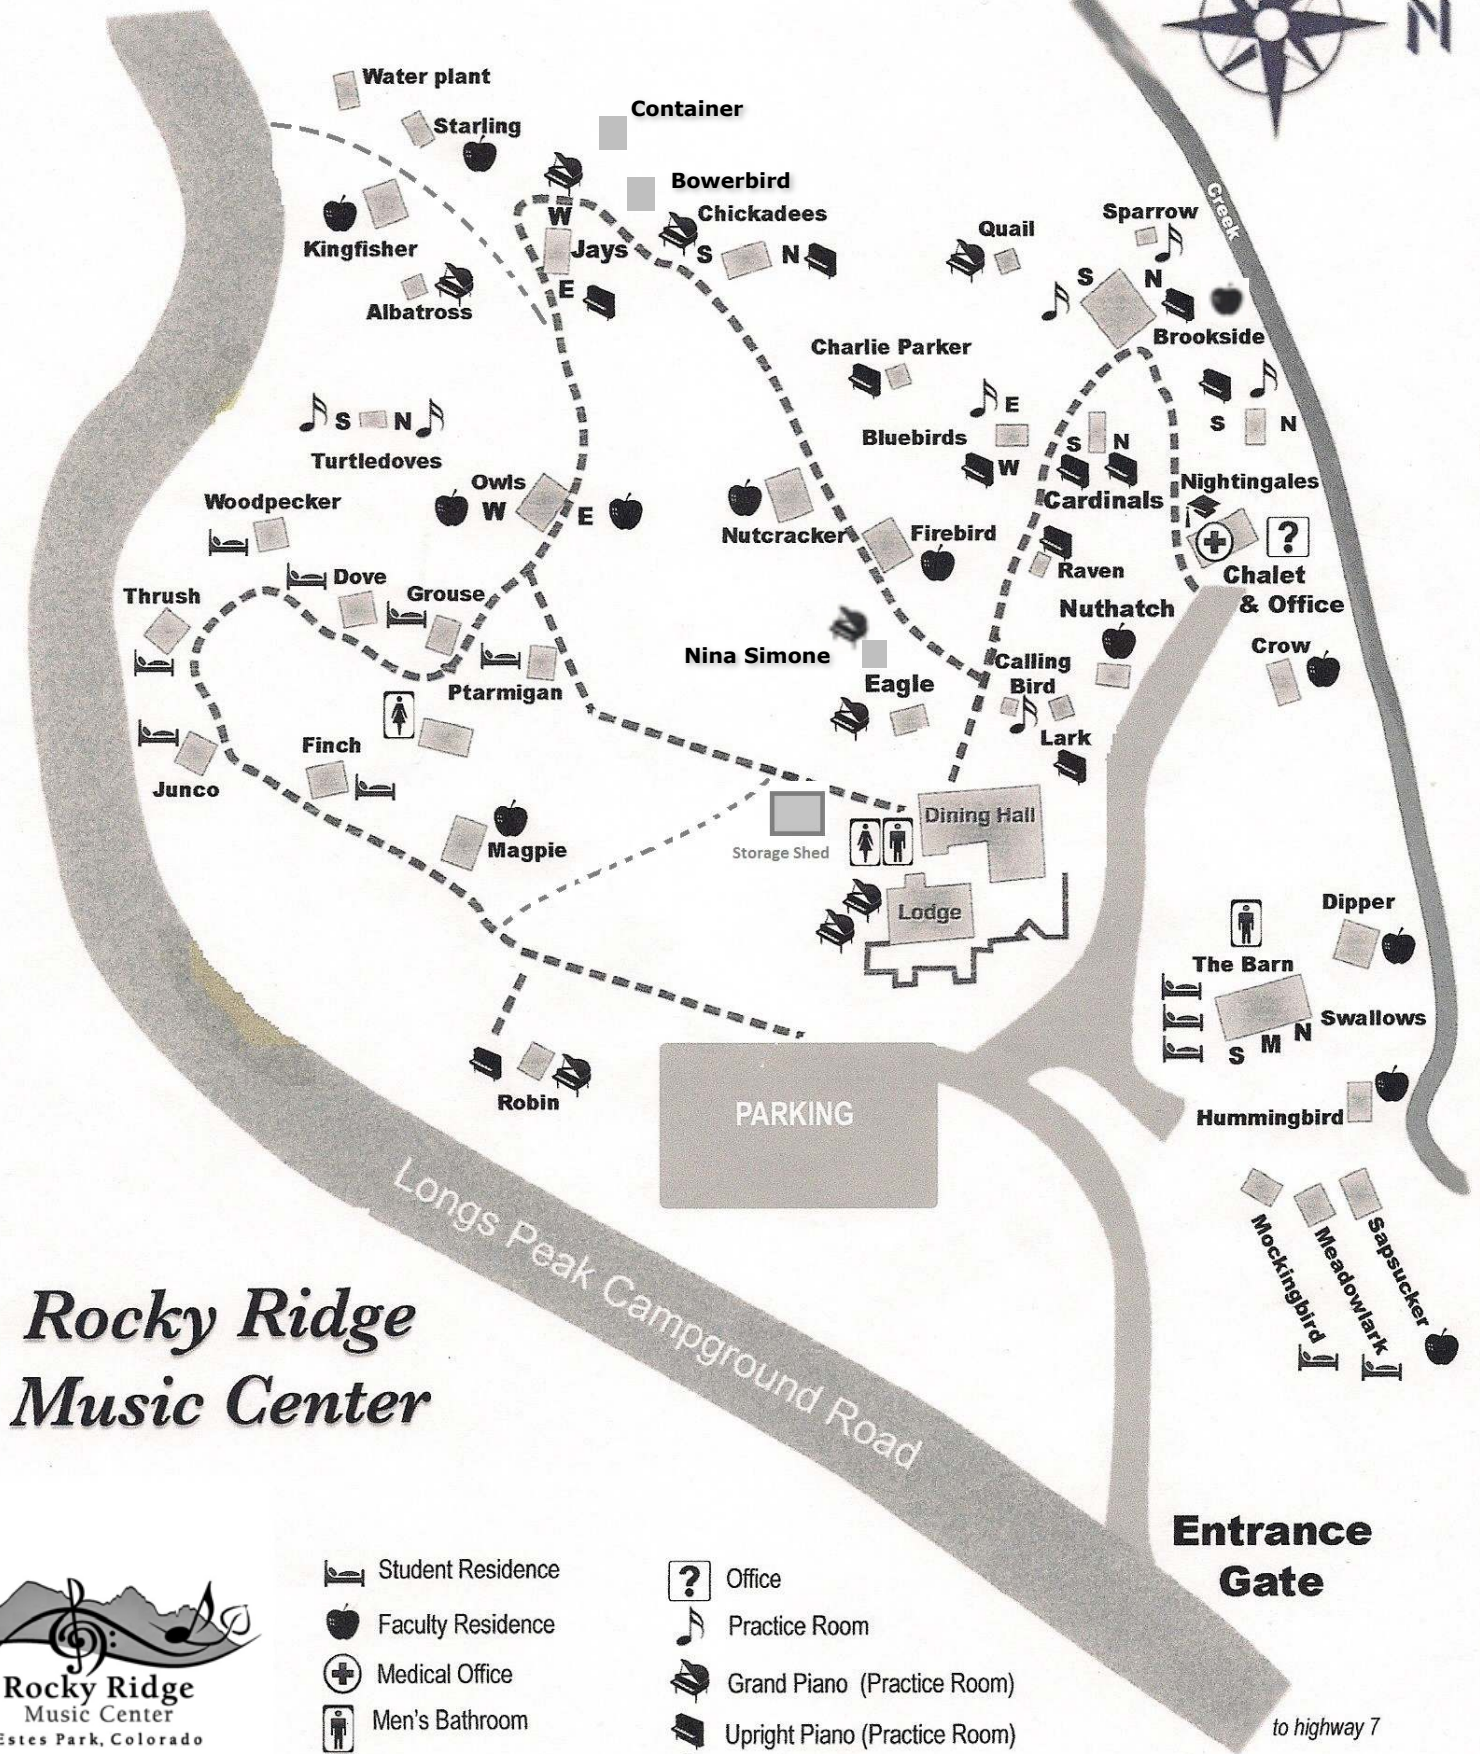

To Longs Peak Trailhead

campus map

Rocky Ridge Music Center

- Student Residence
- Faculty Residence
- Medical Office
- Men's Bathroom
- Women's Bathroom

- Office
- Practice Room
- Grand Piano (Practice Room)
- Upright Piano (Practice Room)
- Classroom